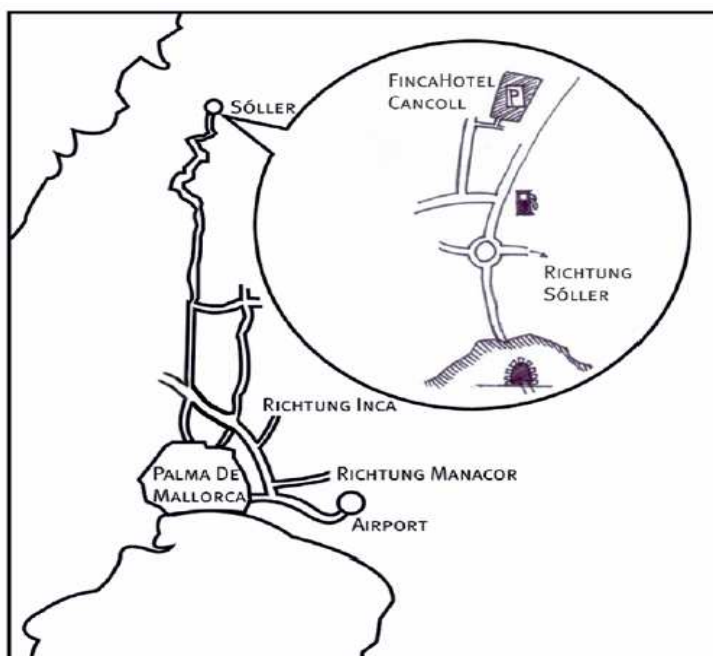

## Direction to the FincaHotel Can Coll

Starting at the Airport of Palma de Mallorca and follow the signs towards the Highway. After round about 3km follow the “Via Cintura” towards “Andratx”.

After the Exit of “Inca” comes the Exit of “Son Hugo” and then the Exit of “Sóller”. Please take the Exit of Sóller and follow the street, passing a few roundabouts, towards the Tunnel of Sóller. We recommend driving through the Tunnel, otherwise you will arrive about 30 min. later at the FincaHotel.

When you exit the tunnel, follow the street down to the first roundabout, which you leave at the second exit towards “Port of Sóller”. After 400m comes a gas station on the right side. Please drive to the next roundabout and turn back (“U-turn”). Drive back until you have the gas-station on your left and turn in to the little road on the right. Follow this Street, making a little right turn until you reach our wall with the sign of Can Coll. Now follow the direction of reception. We are looking forward to welcome you!